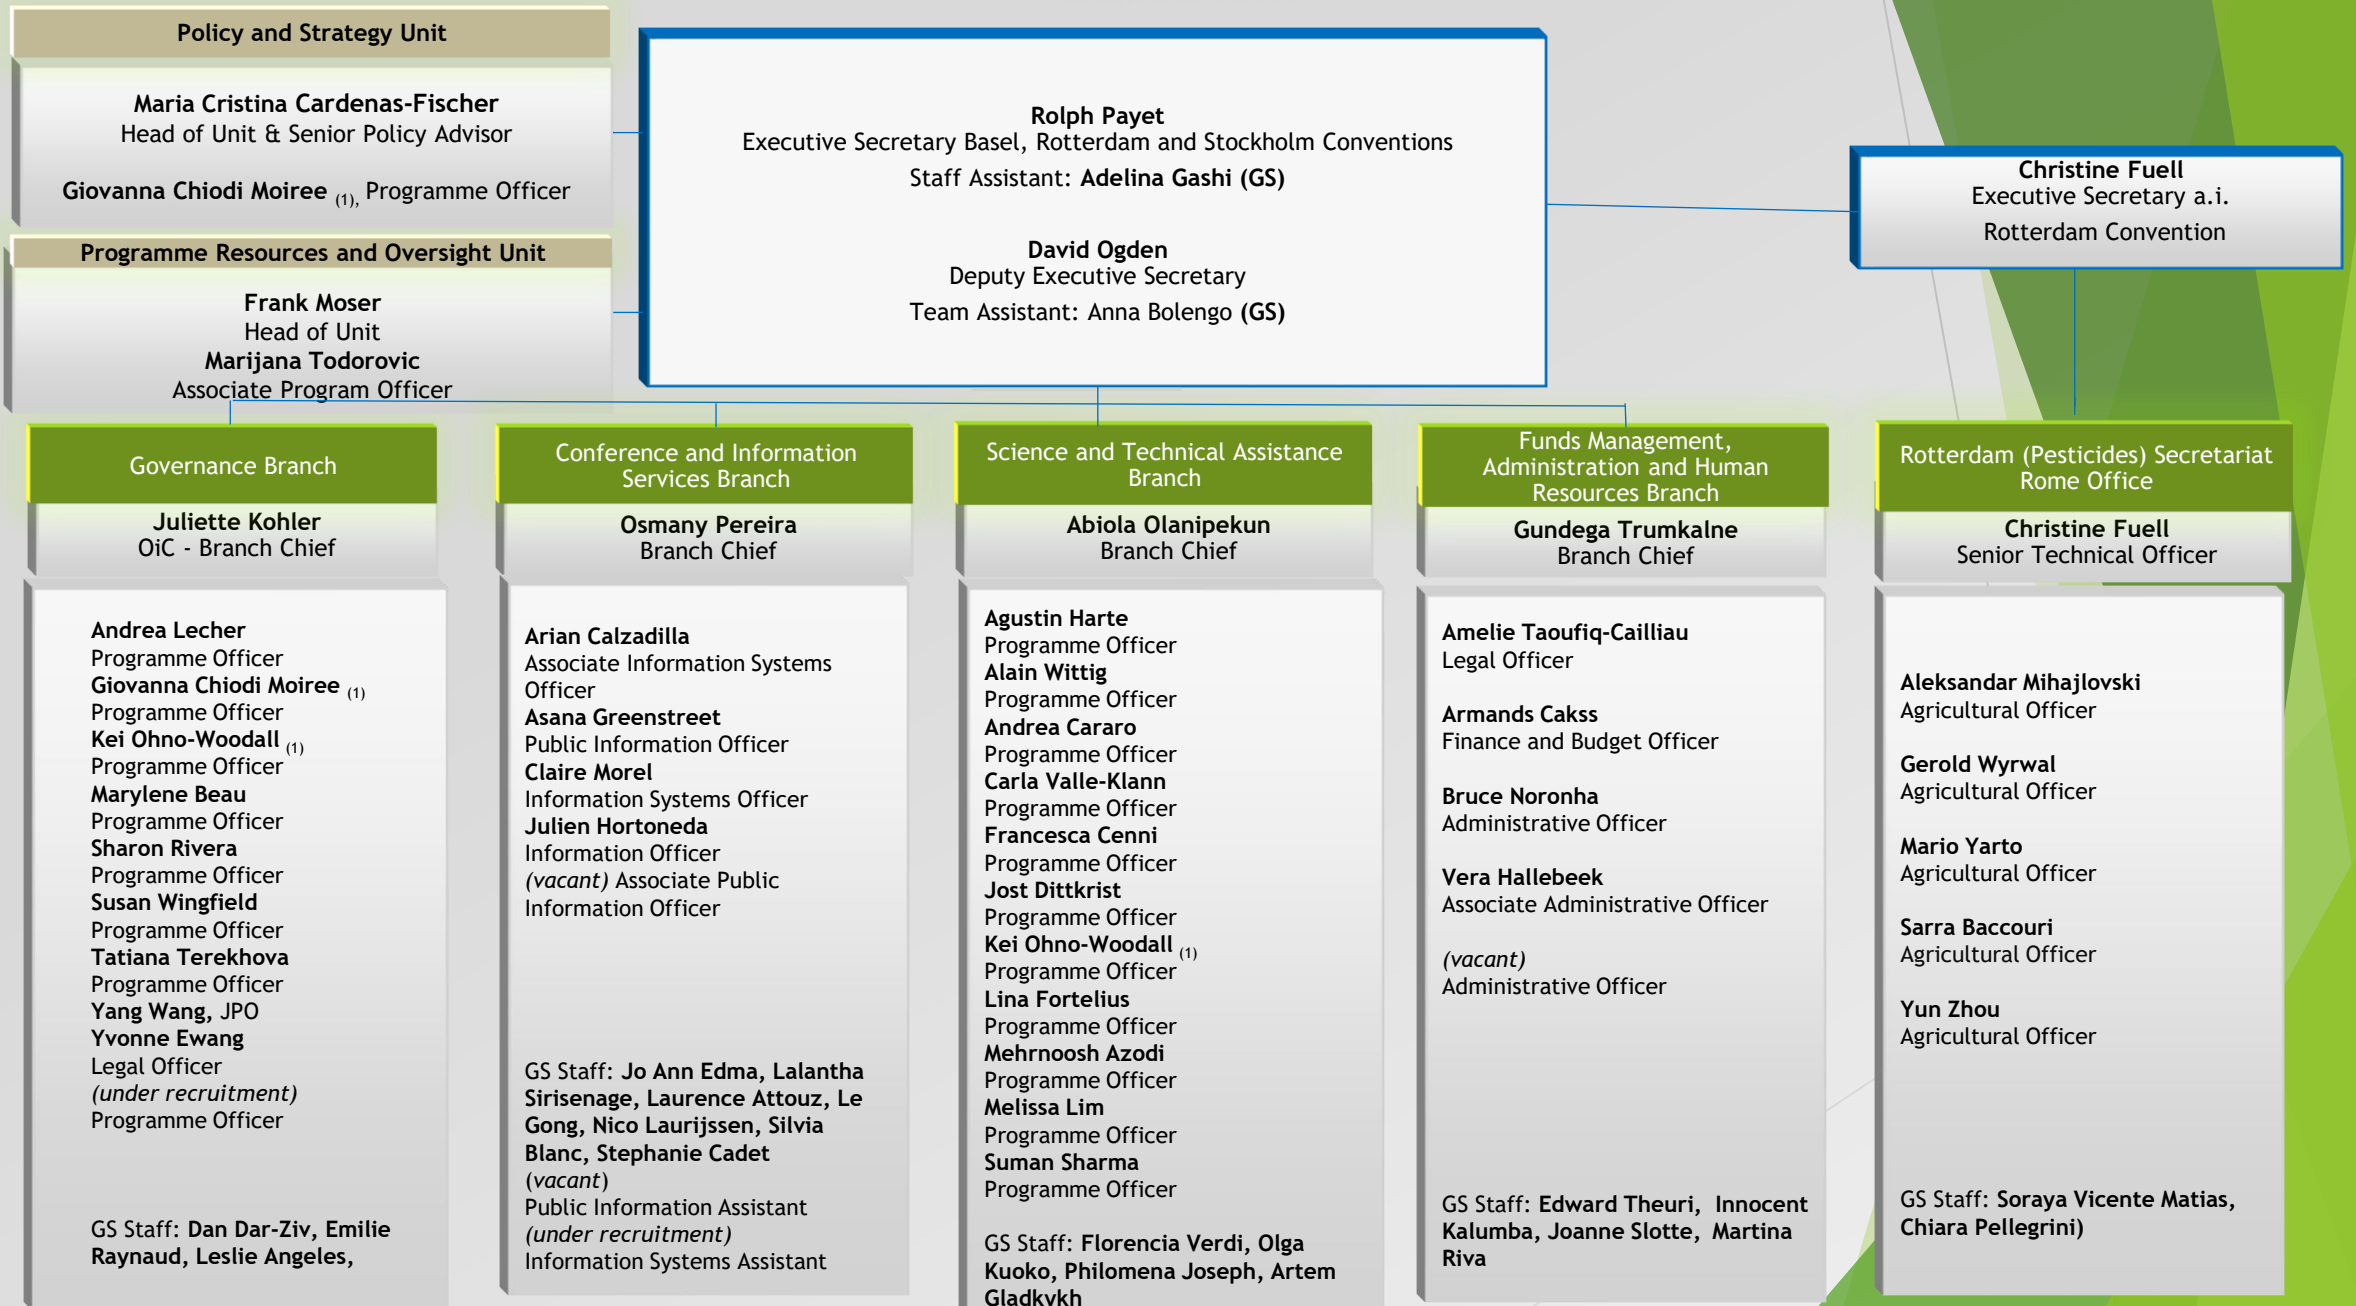

# Staffing Organigramme for Basel, Rotterdam and Stockholm Conventions Secretariat

(1) Functions shared between two Branches